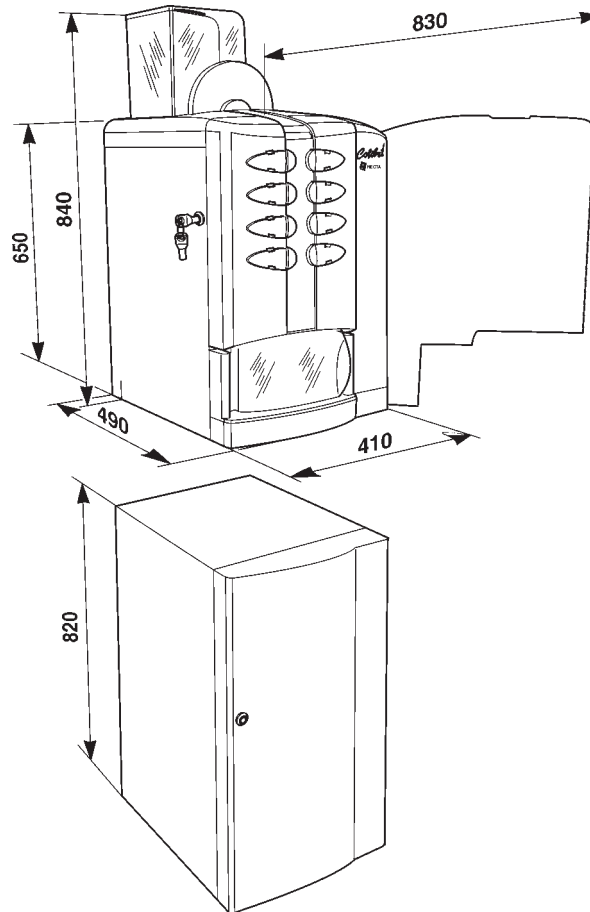

TECHNICAL SPECIFICATIONS

DIMENSIONS

Height	650	mm
Height with container	840	mm
Width	410	mm
Depth	490	mm
Overall depth with door open	830	mm
Height of cabinet	820	mm
Weight	38	Kg

Fig. 2

Power supply voltage	230	V~
Power supply frequency	50	Hz
Installed power	1300	W